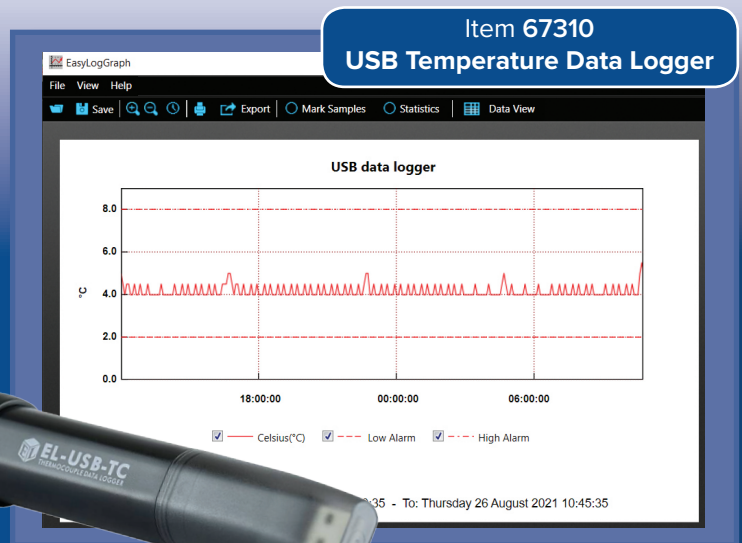

How do you record the temperature changes in your fridge?

Do you have a data logger?

- Data Loggers automatically Log & record the temperature of your fridge
- This information is invaluable in the event of power outages and temperature breaches
- It enables easy sharing of temperature and duration of breach with Regulatory bodies and Service Engineers
- As per HSE & PSI guidelines, data loggers should be used in all fridges where vaccines are stored

- Easily set up logger and downloaded data viewed via PC's USB port, using free EasyLog software
- Data can then be graphed, printed and exported to other applications for detailed analysis

Item 72933
MOTE Cloud - Connected, Temperature Data Logger

- The EL-MOTE-T is a Cloud-enabled, wireless data logger
- Quick, wireless App based configuration
- End user can receive alarm notifications & Alerts to multiple users

Please contact us on Freephone 1800 619 619 to discuss further.
www.promed.ie