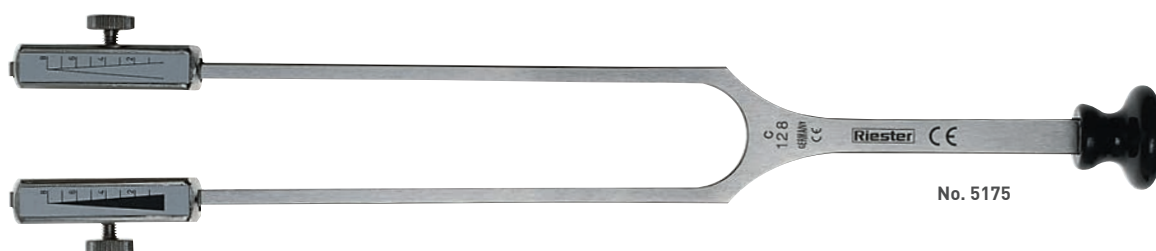

First class finish and exact adjustment of the clamps produce notes which do not vary.

For ear specialists – without clamps. The claim to provide the highest quality is top of our list at Riester. High-grade materials and the most careful attention to the finish of all Riester tuning forks are a guarantee for a pure sound. Everything is perfectly in tune!

Comfortable plastic base with large contact surface to ensure a secure upright position during the examination.

No. 5174

No. 5175

For neurologists and ear specialists. These practical tuning forks allow examinations to be performed quickly and simply.