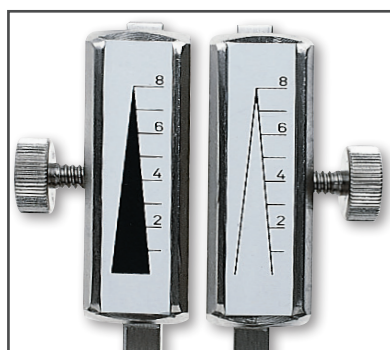

First class finish and exact adjustment of the clamps produce notes which do not vary.

For ear specialists – without clamps. The claim to provide the highest quality is top of our list at Riester. High-grade materials and the most careful attention to the finish of all Riester tuning forks are a guarantee for a pure sound. Everything is perfectly in tune!

Comfortable plastic base with large contact surface to ensure a secure upright position during the examination.

No. 5174

No. 5175

For neurologists and ear specialists. These practical tuning forks allow examinations to be performed quickly and simply.

The tuning fork according to Rydel-Seiffer is an indispensable aid for the neurologist. It permits an unequivocal diagnosis of reduced sensitivity to vibrations, the testing of pallesthesia and the recognition of polyneuropathy.